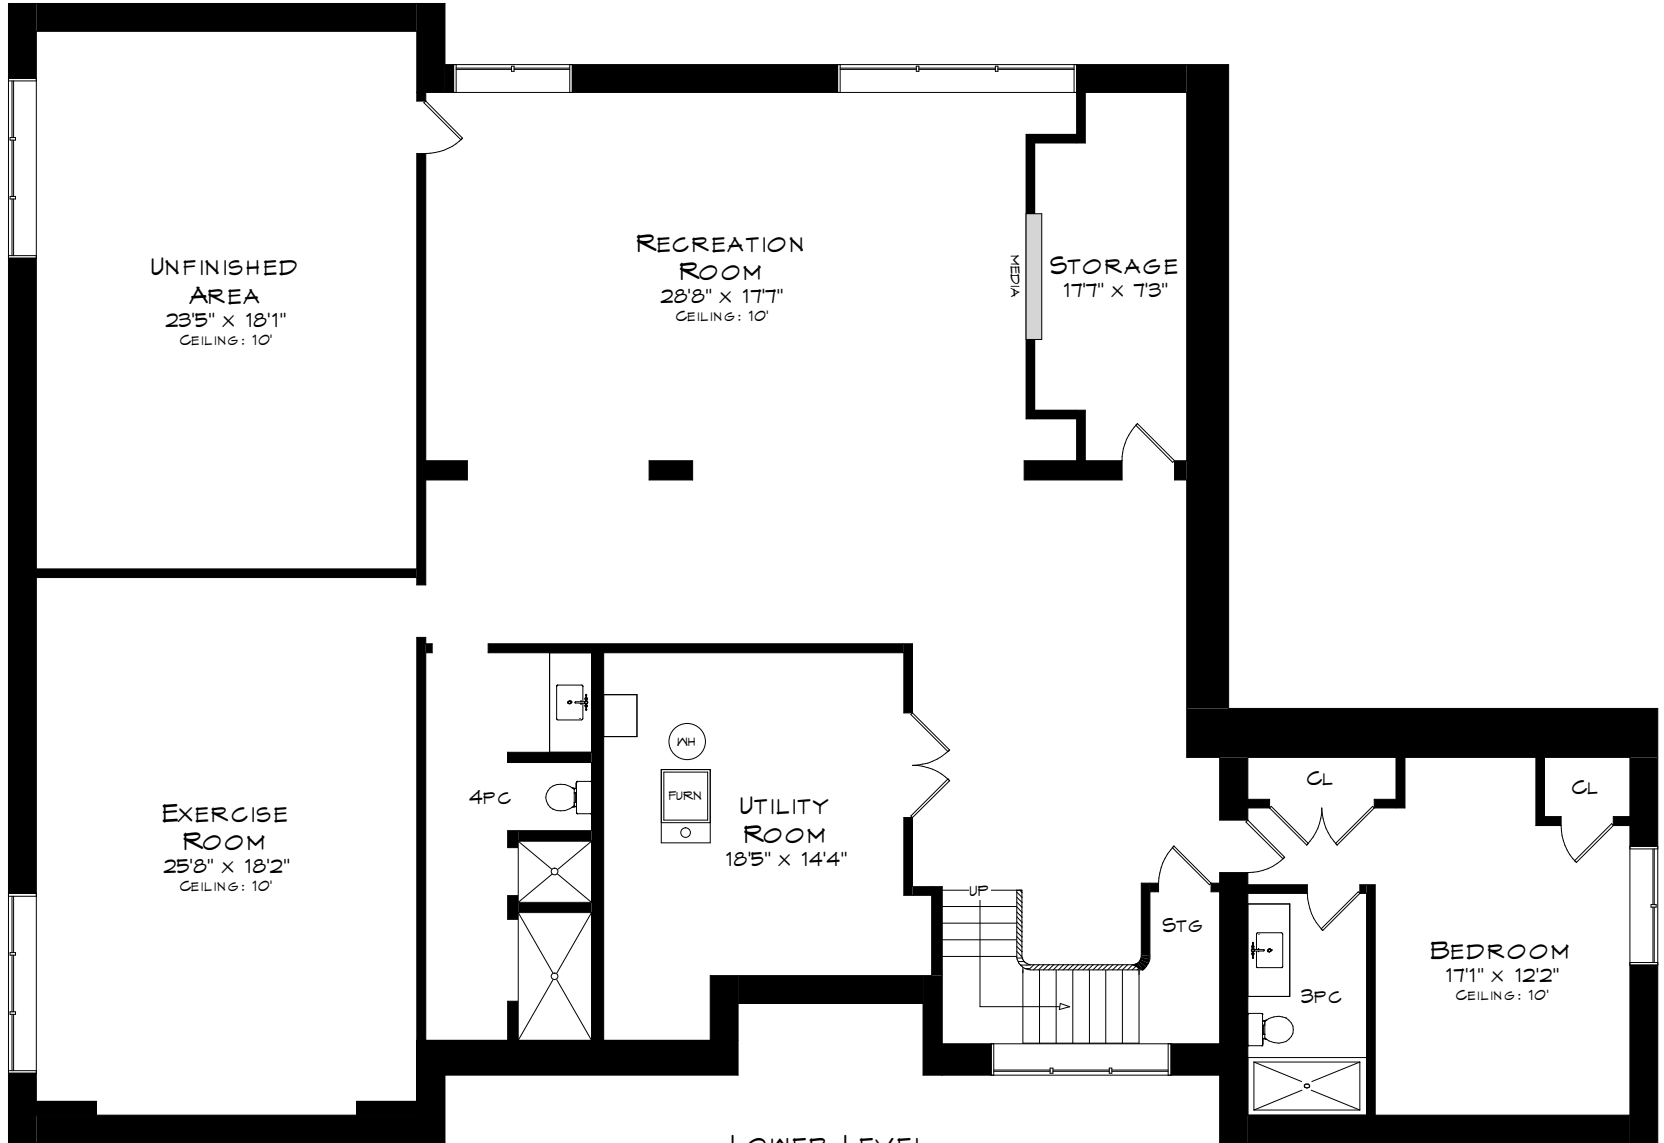

141 WOODVIEW CRESCENT

TOTAL SQUARE FOOTAGE
9,950 SQ.FT.

MAIN LEVEL
3,332 SQUARE FEET
+ 510 SF (GARAGE)

Measurements may not be 100% accurate
and should be used as a guideline only.
May - 2023

141 WOODVIEW CRESCENT

UPPER LEVEL
3,274 SQUARE FEET
+ 565 SF (OPEN TO BELOW)

Measurements may not be 100% accurate
and should be used as a guideline only.
May - 2023

141 WOODVIEW CRESCENT

LOWER LEVEL
3,344 SQUARE FEET

Measurements may not be 100% accurate
and should be used as a guideline only.
May - 2023