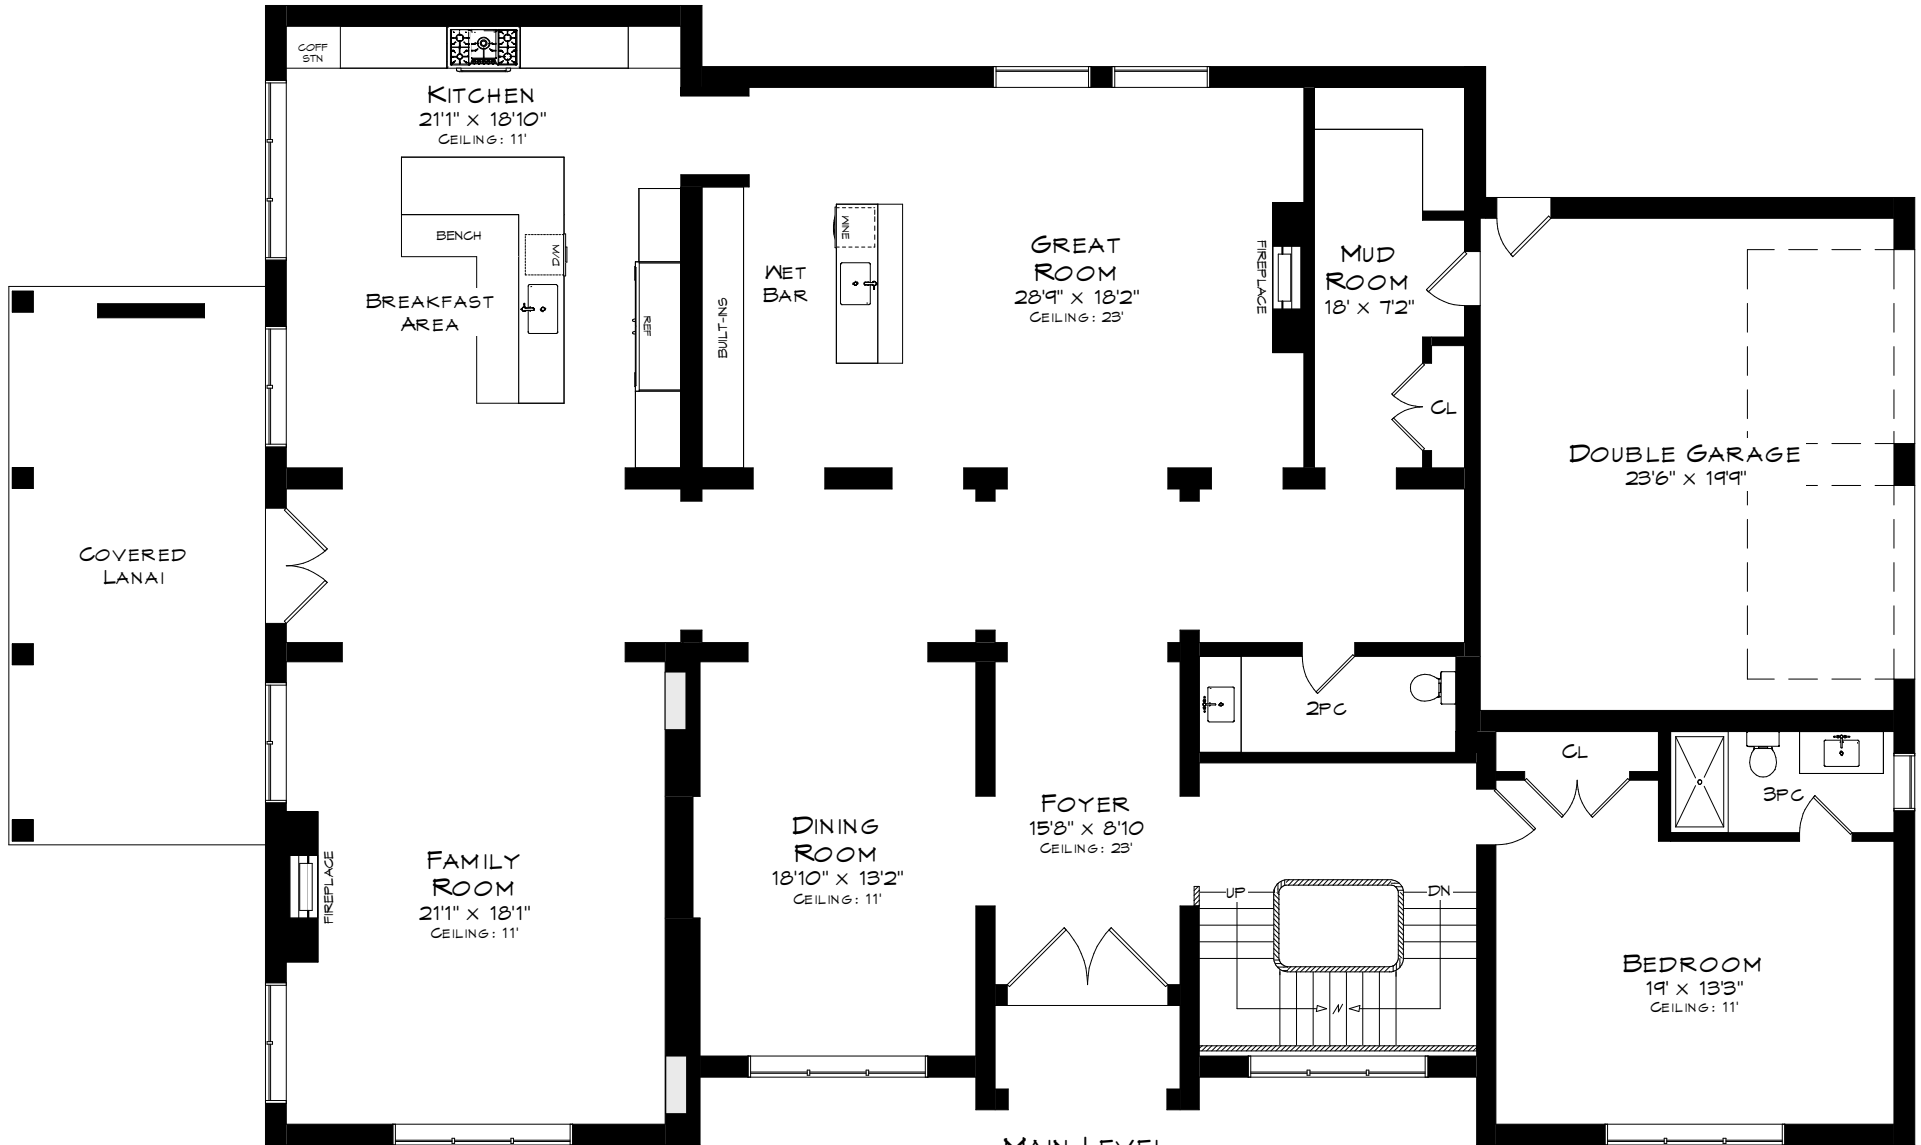

141 WOODVIEW CRESCENT

TOTAL SQUARE FOOTAGE
9,950 SQ.FT.

MAIN LEVEL
3,332 SQUARE FEET
+ 510 SF (GARAGE)

Measurements may not be 100% accurate
and should be used as a guideline only.
May - 2023

141 WOODVIEW CRESCENT

UPPER LEVEL
3,274 SQUARE FEET
+ 565 SF (OPEN TO BELOW)

Measurements may not be 100% accurate
and should be used as a guideline only.
May - 2023

141 WOODVIEW CRESCENT

LOWER LEVEL
3,344 SQUARE FEET

Measurements may not be 100% accurate
and should be used as a guideline only.
May - 2023