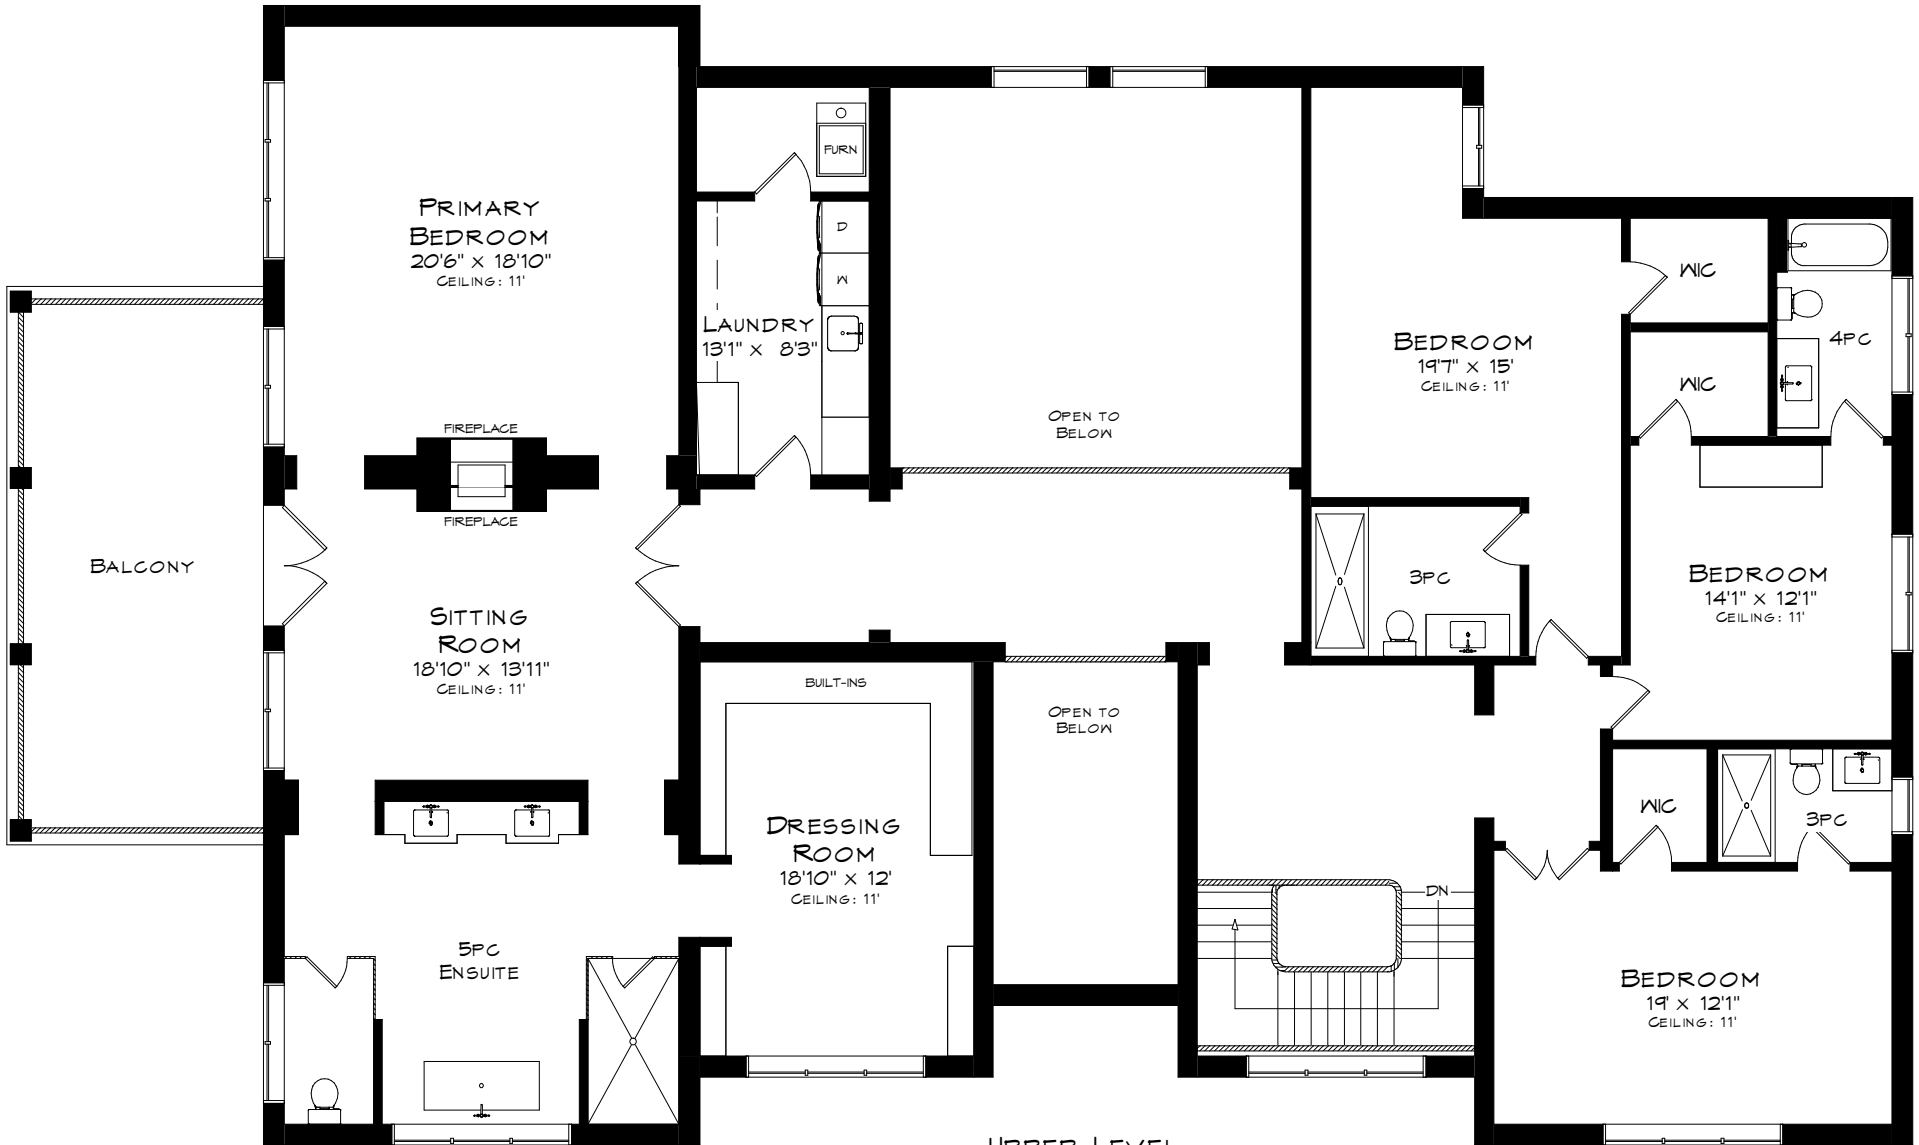

141 WOODVIEW CRESCENT

TOTAL SQUARE FOOTAGE
9,950 SQ.FT.

MAIN LEVEL
3,332 SQUARE FEET
+ 510 SF (GARAGE)

Measurements may not be 100% accurate
and should be used as a guideline only.
May - 2023

141 WOODVIEW CRESCENT

UPPER LEVEL
3,274 SQUARE FEET
+ 565 SF (OPEN TO BELOW)

Measurements may not be 100% accurate
and should be used as a guideline only.
May - 2023

141 WOODVIEW CRESCENT

LOWER LEVEL
3,344 SQUARE FEET

Measurements may not be 100% accurate
and should be used as a guideline only.
May - 2023